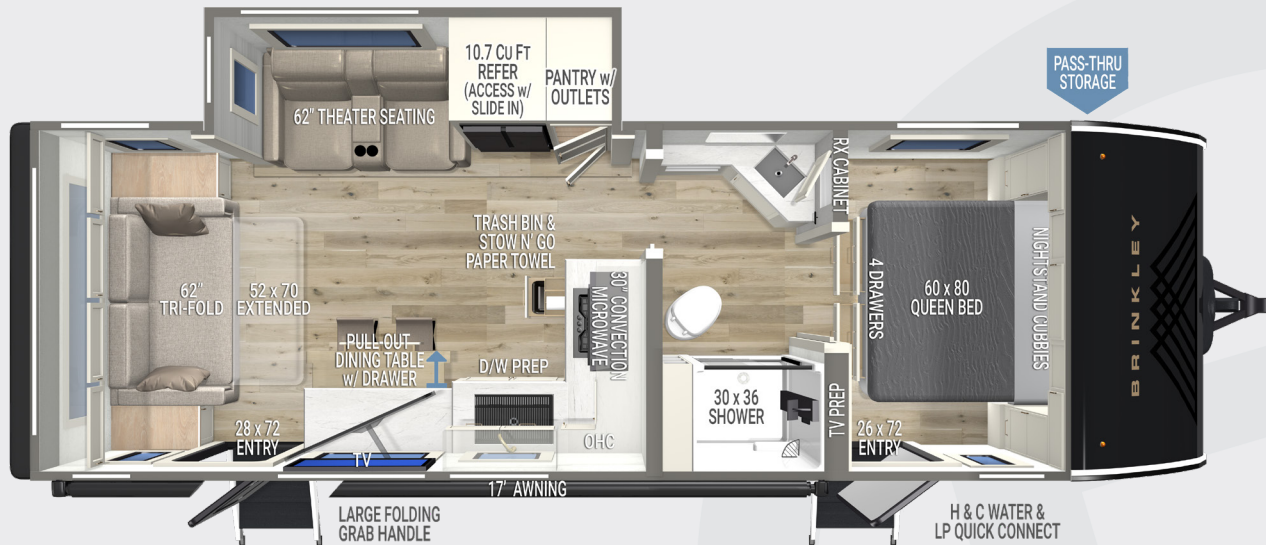

MODEL Ix 25

Standard Run MSRP **\$70,243**

SPECIFICATIONS:

- UVW – 6,888 lbs.
- GVWR – 8,495 lbs.
- Hitch Weight – 691 lbs.
- Exterior Length – 29' 11"
- Overall Height w/ AC – 11' 1"
- Width – 96"
- Interior Height - 78"
- Slide Height - 69"
- Axles – Tandem 4,400 lbs.
- Wheels & Tires – 15" E-Rated (10 ply)
- Fresh Water Capacity – 46 gal
- Gray Water Capacity – 70 gal
- Black Water Capacity – 35 gal
- Insulation – Floors/Ceiling R40, Walls R9

FEATURES:

- 40" Smart TV on Articulating Mount
- 62" Tri-Fold Sofa (52" x 70" Sleeper)
- 62" Wall Hugger Theater Seating w/ 2 Recliners
- Dishwasher Prep
- Pull-Out Dining Table w/ 2 Folding Chairs
- Pull-Out Trash Bin w/ Utility Storage
- Large Pantry w/ Appliance Outlet
- Premium Residential Cabinets & Drawers w/ Dovetail Joints
- 18k BTU Furrion Chill Cube AC - Ducted
- Second AC Prep in Bedroom
- Queen Bed w/ Residential 7" Memory Foam Bamboo Mattress (60"x80")
- Dual Bedside Wardrobes & Nightstand Cubbies w/ Outlet (CPAP Ready)
- One-piece 30"x36" Fiberglass Shower
- Square Euro Frameless Windows w/ Up To 6" Openings
- Integrated Blackout Shades w/ Reflective Insulation
- SoundCore Boom 2 Bluetooth Speaker (Waterproof)
- Brinkley Automotive-Grade Sealant Package
- Large Folding Entry Grab Handle
- 28"x72" Entry Door w/ Window
- Sleek Styling w/ Automotive-Grade Exterior Graphics
- Hot/Cold Outdoor Shower
- Tankless On-Demand Water Heater
- 30k BTU Furnace
- Heated & Enclosed Underbelly (Circulated Forced Air)
- Straight Frame Chassis
- Brinkley On-Command™ Docking & Utility Center
- Industry First Brass Plumbing Fittings
- Industry First Low-Maintenance Roof
- Hankook E Rated 10-Ply Tires w/ 15" Custom Wheels
- Road Armor™ Suspension Equalizer System
- 200W Solar Panel w/ 30 Amp Victron MPPT Solar Controller (400W Solar & Lithium Ready) + 3000W Inverter Prep
- 50-Amp Electric Service (Required on 25x)
- 4-Point Manual Stabilizer Jack System (Electric Jack Prep)
- Demco EZ Latch Trailer Coupler